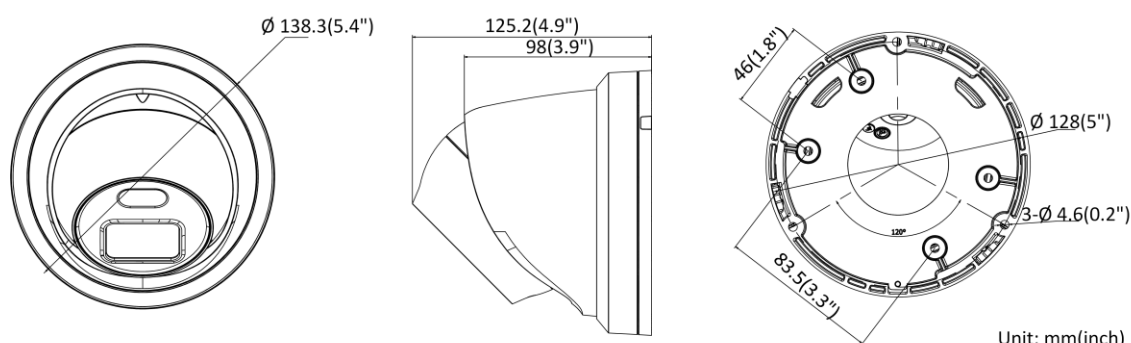

▪ Available Model

DS-2CD2327G2-LU (2.8 mm, 4 mm, 6 mm)

DS-2CD2327G2-L (2.8 mm, 4 mm, 6 mm)

▪ Dimension

Unit: mm(inch)