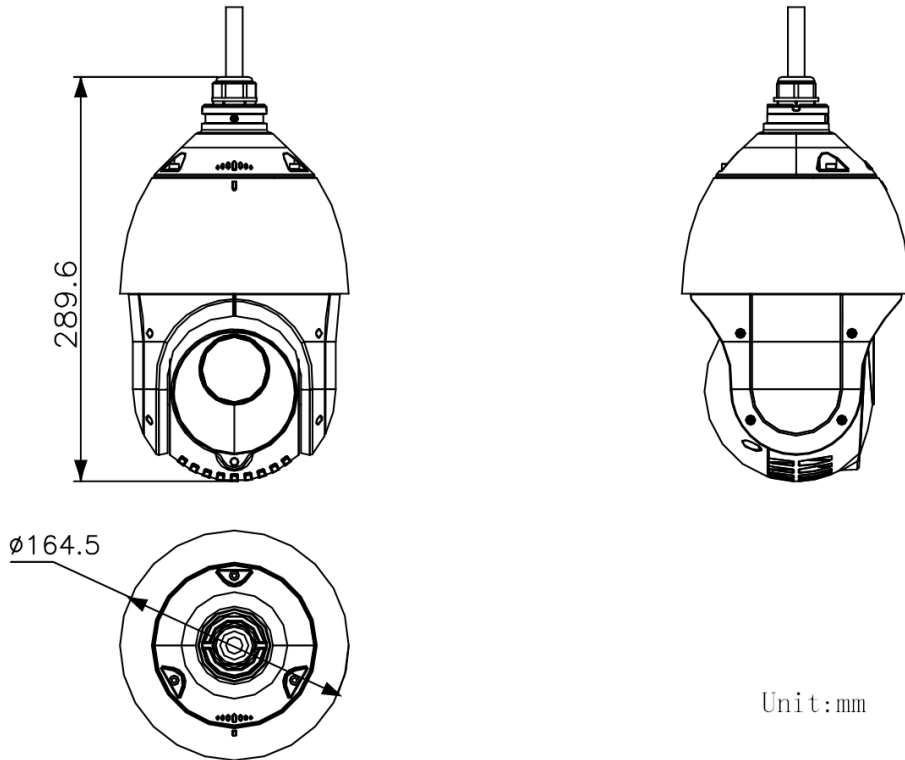

DORI	Detect	Observe	Recognize	Identify
Definition	25 px/m	63 px/m	125 px/m	250 px/m
Distance(Tele)	2200.0 m (7217.8 ft)	873.0 m (2864.2 ft)	440.0 m (1443.6 ft)	220.0 m (721.8 ft)

▪ Dimension

▪ Accessory

▪ Included

▪ Optional