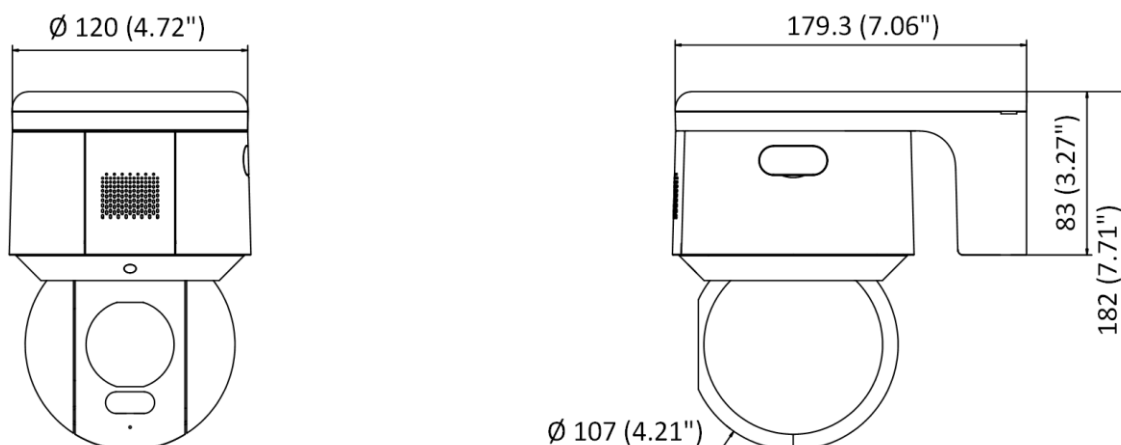

## Dimension

Unit: mm (inch)

**▪ Available Model**

DS-2DE3A400BW-DE(F1) (S5)

**Accessory****Included****Power adapter**

Distributed by

**HIKVISION®****Headquarters**

No.555 Qianmo Road, Binjiang District,  
Hangzhou 310051, China  
T +86-571-8807-5998  
overseasbusiness@hikvision.com