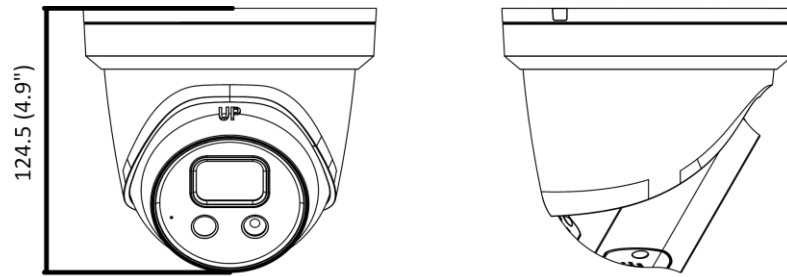

▪ **Dimension**

Unit: mm (inch)

▪ **Accessory**