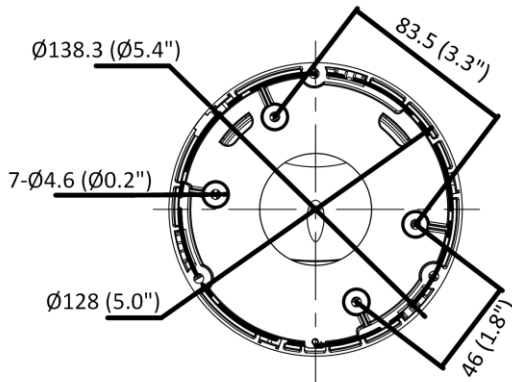

▪ **Dimension**

Unit: mm (inch)

▪ **Accessory**