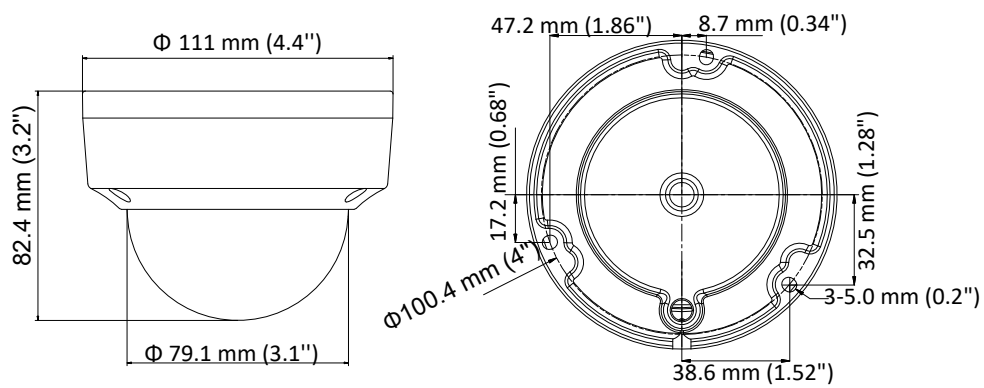

Order Models

DS-2CE56D8T-VPITF

Dimension