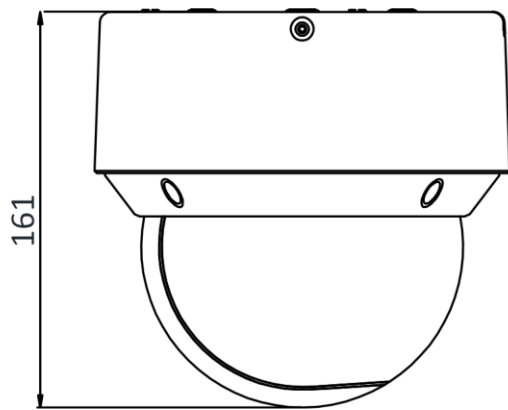

Dimensions

Unit: mm

Accessory

Optional