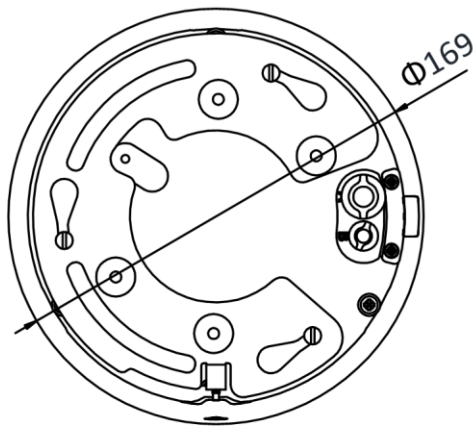

Dimensions

Unit: mm

Accessory

Optional