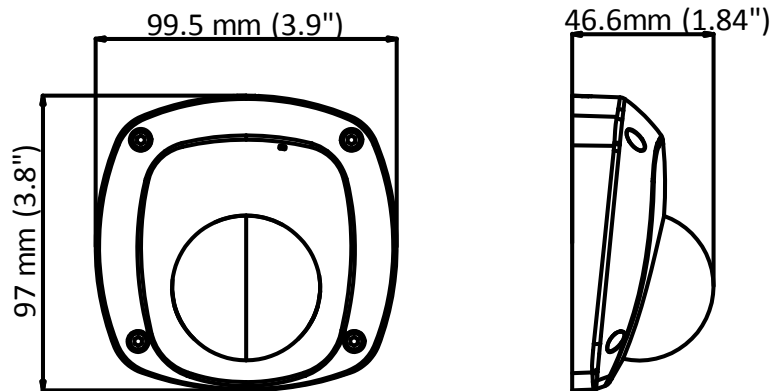

DS-2CE56D8T-IRS 2 MP Ultra-Low Light Dome Camera

Key Features

- 2 MP high performance CMOS
- Ultra-low light
- 1920 × 1080 resolution
- 2.8 mm, 3.6 mm, 6 mm fixed focal lens
- 120 dB true WDR, 3D DNR
- Smart IR, up to 20 m IR distance
- Built-in microphone
- Up the coax (HIKVISION-C)

Specifications

Camera	
Image Sensor	2 megapixel progressive CMOS sensor
Signal System	PAL/NTSC
Frame Rate	PAL: 1080p@25fps NTSC: 1080p@30fps
Resolution	1920 (H) × 1080 (V)
Min. illumination	0.005 Lux @ (F1.2, AGC ON), 0 Lux with IR
Shutter Time	PAL: 1/25 s to 1/50,000 s NTSC: 1/30 s to 1/50,000 s
Slow Shutter	Max. 16 times
Lens	2.8 mm, 3.6 mm, 6 mm fixed focal lens
Horizontal Field of View	94.5° (2.8 mm), 79.1° (3.6 mm), 50° (6 mm)
Lens Mount	M12
Day & Night	IR cut filter
Angle Adjustment	Pan: -30° to 30°, Tilt: 0° to 80°, Rotate: -180° to 180°
Synchronization	Internal synchronization
Ture WDR	> 120 dB
Menu	
AGC	Support
Day/Night Mode	Auto/Color/BW (Black and White)
White Balance	ATW/MANUAL
Privacy Mask	ON/OFF, 4 programmable privacy masks
Motion Detection	4 programmable motion areas
Backlight Compensation	WDR/BLC/OFF
3D DNR (Digital Noise Reduction)	Level 1 to 10
Language	English, Chinese
Functions	Brightness, sharpness, mirror, smart IR
Interface	
Video Out	1 BNC
Audio In	Built-in microphone
Audio Out	1 RCA
General	
Operating Conditions	-40 °C to 60 °C (-40 °F to 140 °F), humidity: 90% or less (no condensation)
Power Supply	12 VDC±30%
Power Consumption	Max. 5 W
Material	Metal & plastic
IR Range	Up to 20 m
Dimensions	97 mm × 99.5 mm × 46.6 mm (3.82" × 3.92" × 1.83")
Weight	Approx. 300 g (0.66 lb.)

Order Models

DS-2CE56D8T-IRS

Dimensions

Distributed by

**HIKVISION®****Headquarters**

No.555 Qianmo Road, Binjiang District,
Hangzhou 310051, China
T +86-571-8807-5998
overseasbusiness@hikvision.com

Hikvision USA
T +1-909-895-0400
sales.usa@hikvision.com