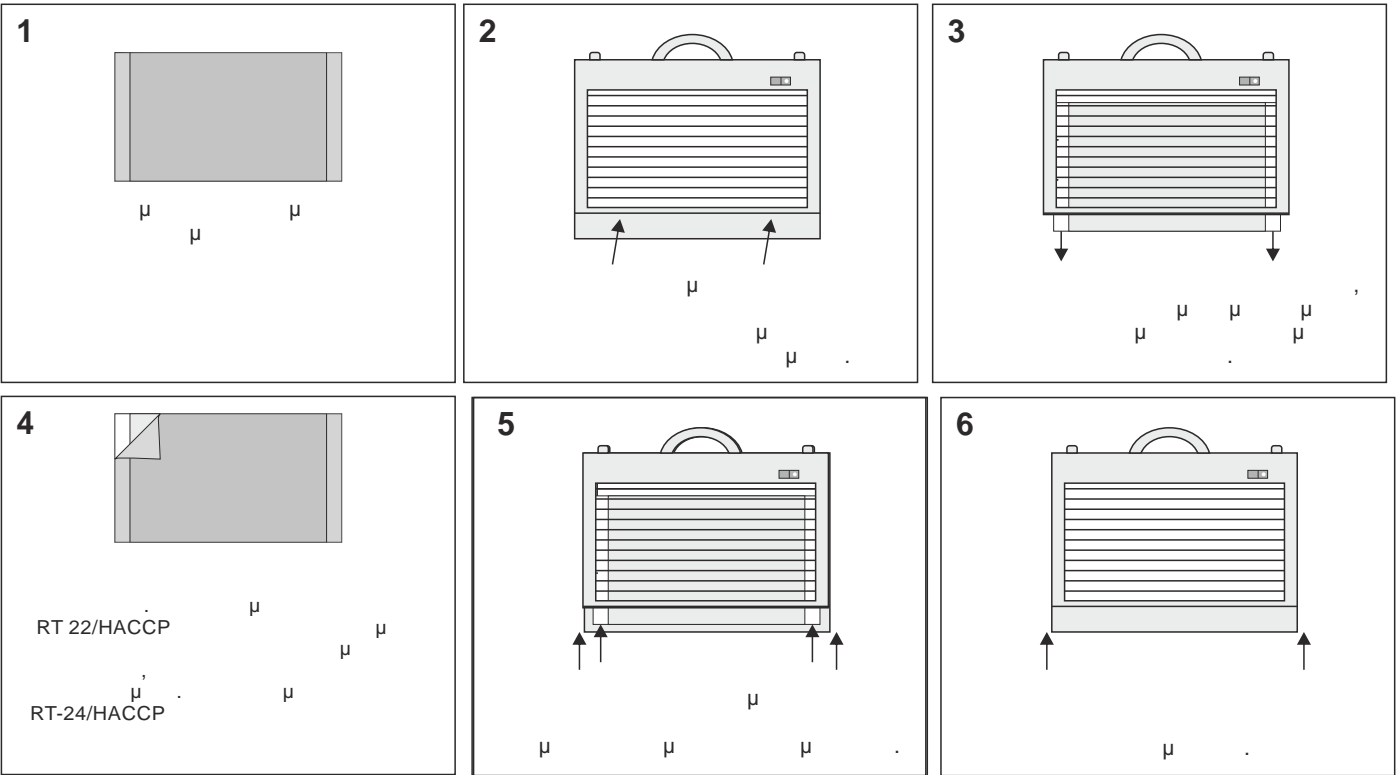

(starter)

(starter),

1. . H

2. . H

3. . H

4. . H

5. . H

: **F15W/350 BL-T8**   **SYLVANIA.**

	RT-22/HACCP	RT-24/HACCP
	220-240 VAC 50-60Hz	
	48W	95W
	0 60 °C	
	95%	
	ABS-PC	
	480 x 400 x 140 mm	
	3720 gr	4450 gr
	IP 20	
	60335-1,	60335-2-59
	2	

!!!

SERVICE

72

23530/51-200, 51611-12
: 60061
: 286,
.210/9852193,9852194