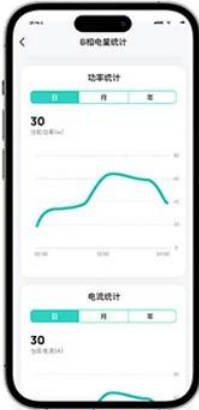

Power statistics