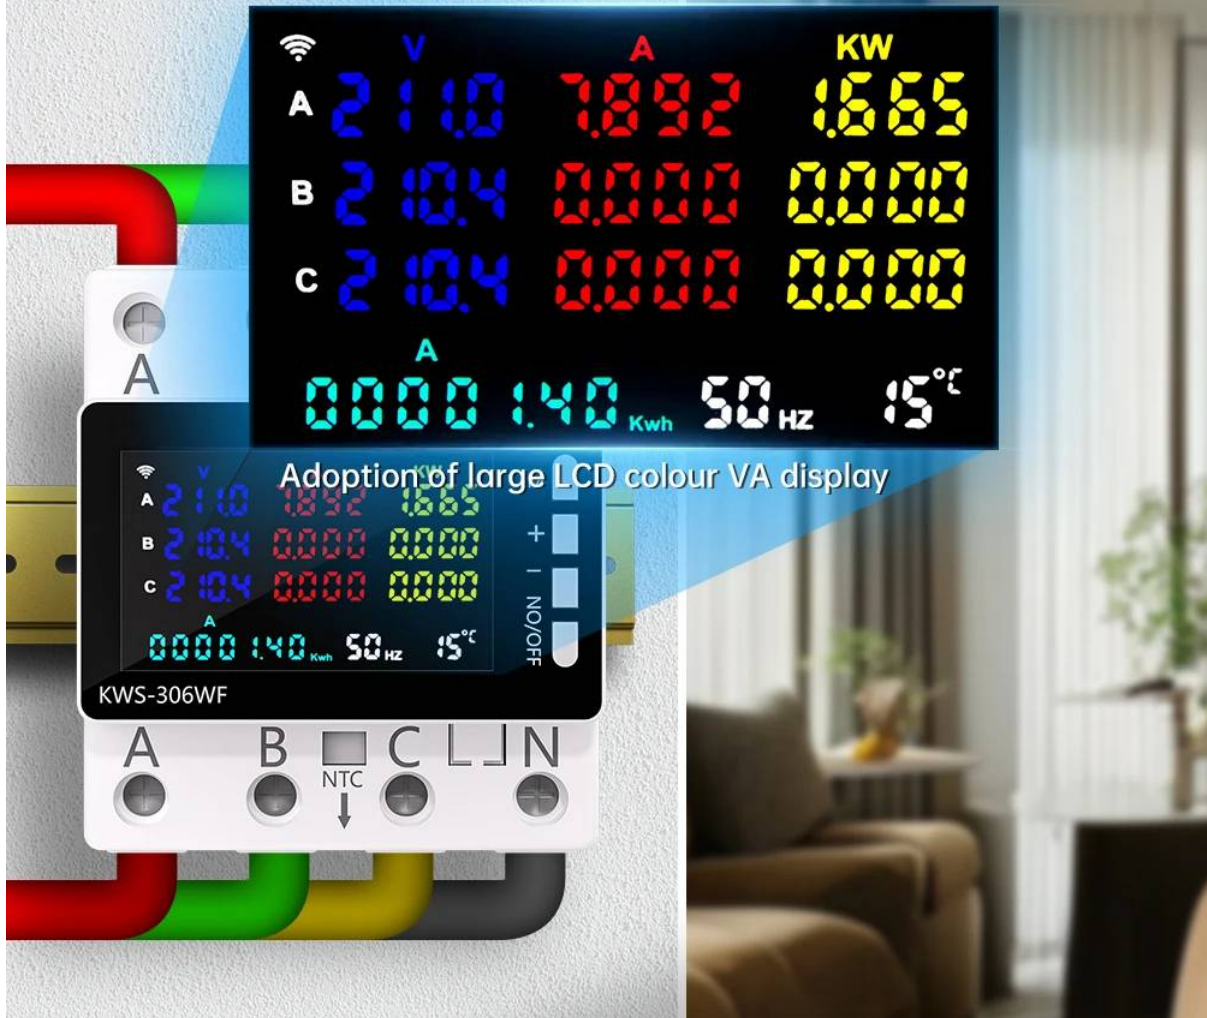

Standard rail slot Mounting design

Adopting standard rail mounting, no screws required, snap fixing, convenient and easy to install.

All Copper Magnetic Retention Relay (Static Zero Power)

The use of static zero-power magnetically held relays has resulted in significant improvements in switching reliability and low power consumption across multiple meters, ensuring greater safety and reliability in real-world energisation applications.

Mobile phone
remote control
Unlimited distance

High-definition colour screen interface design

Product Parameter

Model	KWS-306WF	KWS-306L	KWS-306
Voltage range	AC 85-290V	AC 85-290V	AC 85-290V
Current range	0-80A	0-80A	0-80A
Power range	0-23KW	0-23KW	0-23KW
Timing range	999 hours/ APP 365 days	999hours	999hours
Power range	-9999999Kwh	0-9999999Kwh	0-9999999Kwh
Temperature range	-20~150°	-20~150°	-20~150°
Frequency range	50-60HZ	50-60HZ	50-60HZ
Power factor	0.00-1.00PF	0.00-1.00PF	0.00-1.00PF
Power failure memory	Yes	Yes	Yes
Overvoltage protection	Yes	Yes	Yes
Undervoltage protection	Yes	Yes	Yes
Overcurrent protection	Yes	Yes	Yes
Over power protection	Yes	Yes	Yes
Over power protection	Yes	Yes	Yes
Voltage unbalance protection	Yes	Yes	Yes
Current unbalance protection	Yes	Yes	Yes
Over temperature protection	Yes	Yes	Yes
Timing off	Yes	Yes	Yes
Ring cycle timing	APP Support	NO	NO
Screen saver setting	Yes	Yes	Yes
Power Zeroing	Yes	Yes	Yes
Timing Zero	Yes	Yes	Yes
Curve Chart	APP side has	PC Side Yes	NO
WI-FI	Yes	NO	NO
485 Communication	NO	Yes	NO