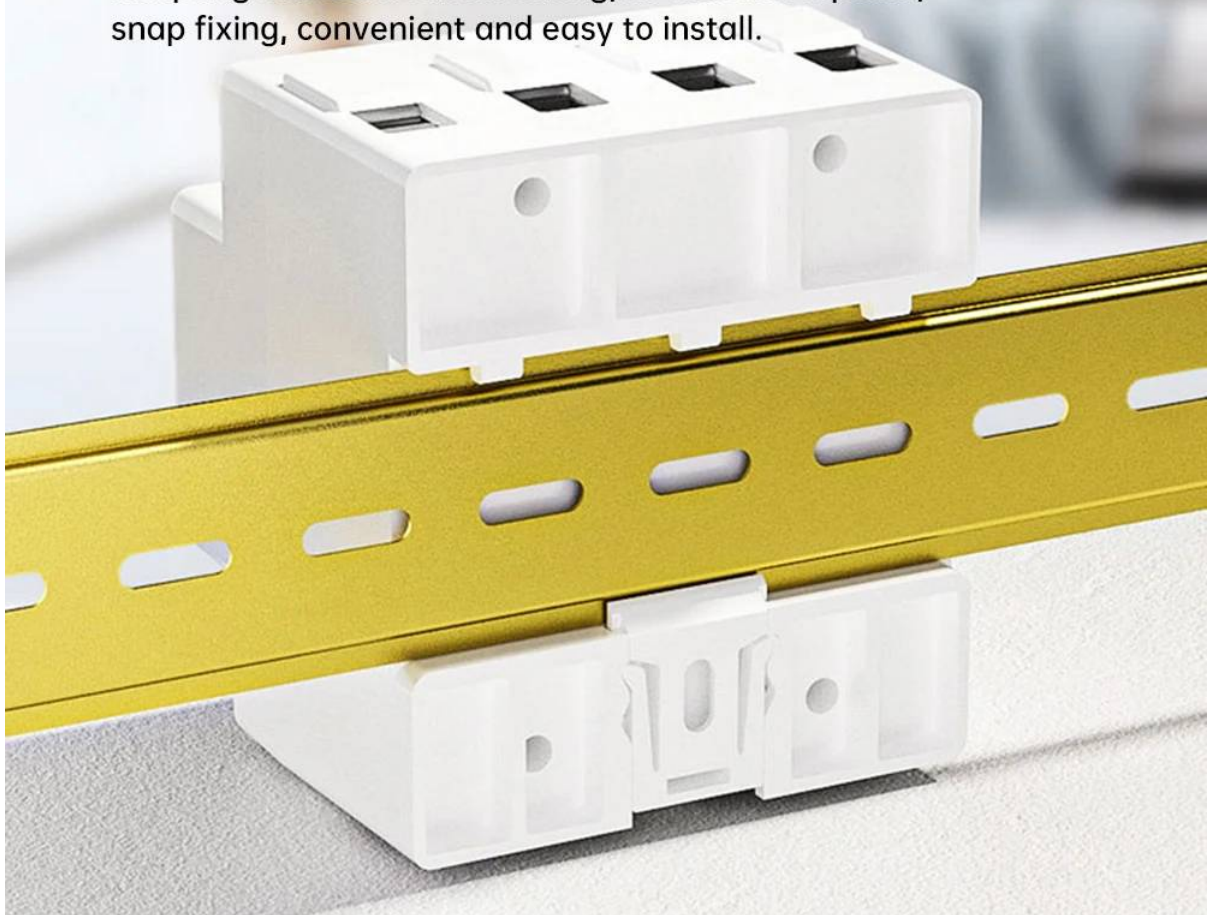

KWS-306 Power Meter 3 Phase 4 Wire Multi-function Energy Meter AC 85-290V Energy Power Voltmeter Voltage Amps Watt Kwh Meter Description: 1. High-definition color screen interface design: the use of large LCD color VA display, bringing a different color visual experience 2. Standard rail slot mounting design: 35mm standard rail mounting, no screws, snap fastening, convenient and easy to install. 3. 6 power failure protection functions: over-temperature protection, over/under voltage protection, over-current protection, over-power protection, voltage imbalance protection, current imbalance protection. 4. One cell phone controls multiple devices at the same time: supports one cell phone to control multiple devices, and also supports multiple cell phones to control one device. 5. Applicable to different scenes: rental housing, family home, companies, hotels, high and low power distribution cabinets, factory assembly lines, warehouses and other fields. Parameter: Voltage range: AC 85-290V Current range: 0-80A Power range: 0-23KW Timing range: 0-999 hours (WIFI version APP: 365 days) Temperature range: -20~150°C Frequency range: 50-60HZ Power factor: 0.00-1.00PF Product size: 86.5*74*65mm Display size: 55*34mm Rail mounting size: 35mm Package include: Multi-function meter *1 Instruction manual*1 NTC sensing wire*1

Wi-Fi

Three-phase four-wire rail meter

HD colour screen three-phase four-wire DIN rail multifunction meter

All-copper magnetic retention relay
(Static zero power consumption)

Mobile phone
remote control
unlimited distance

Standard rail slot Mounting design

Adopting standard rail mounting, no screws required, snap fixing, convenient and easy to install.

All Copper Magnetic Retention Relay (Static Zero Power)

The use of static zero-power magnetically held relays has resulted in significant improvements in switching reliability and low power consumption across multiple meters, ensuring greater safety and reliability in real-world energisation applications.