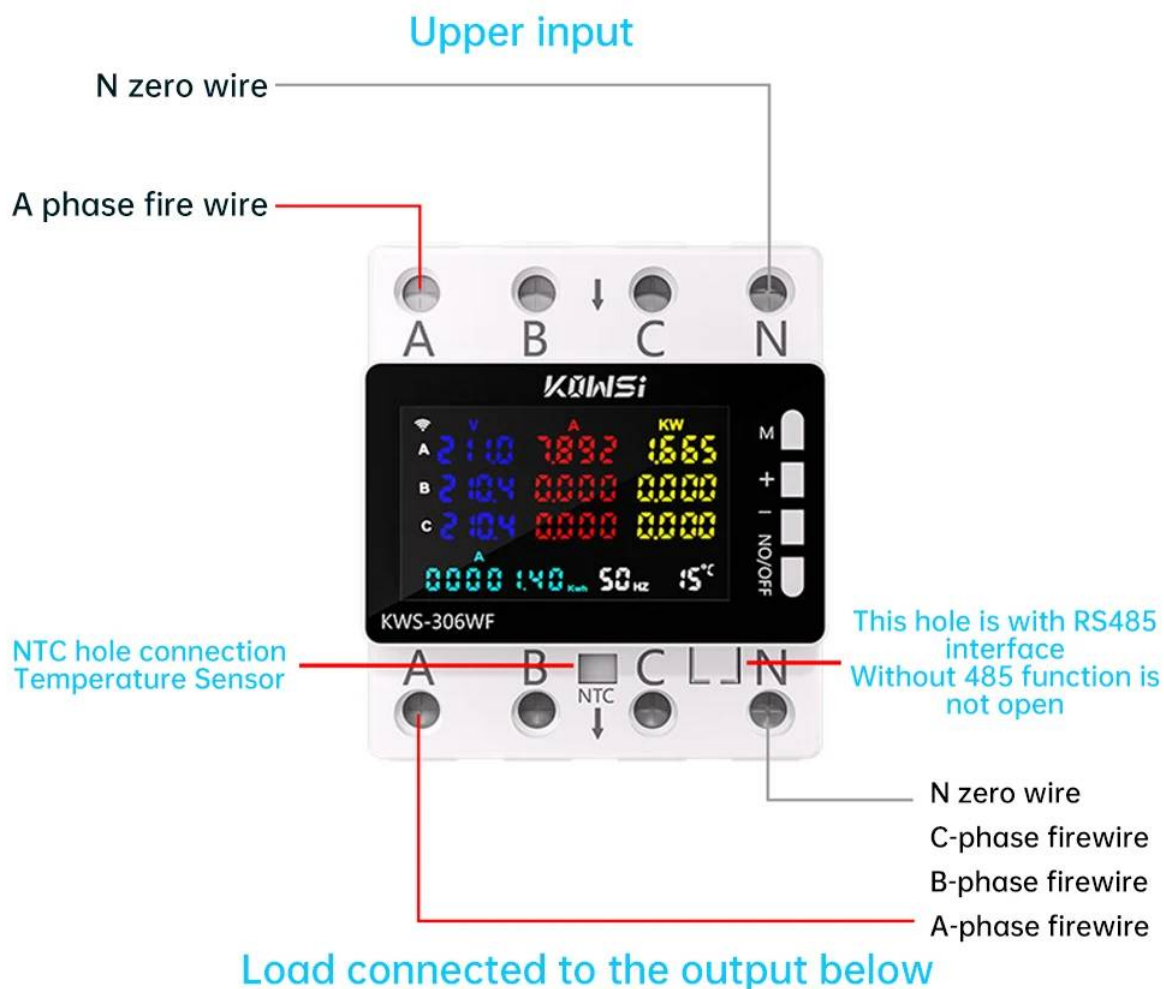

Single-phase wiring method