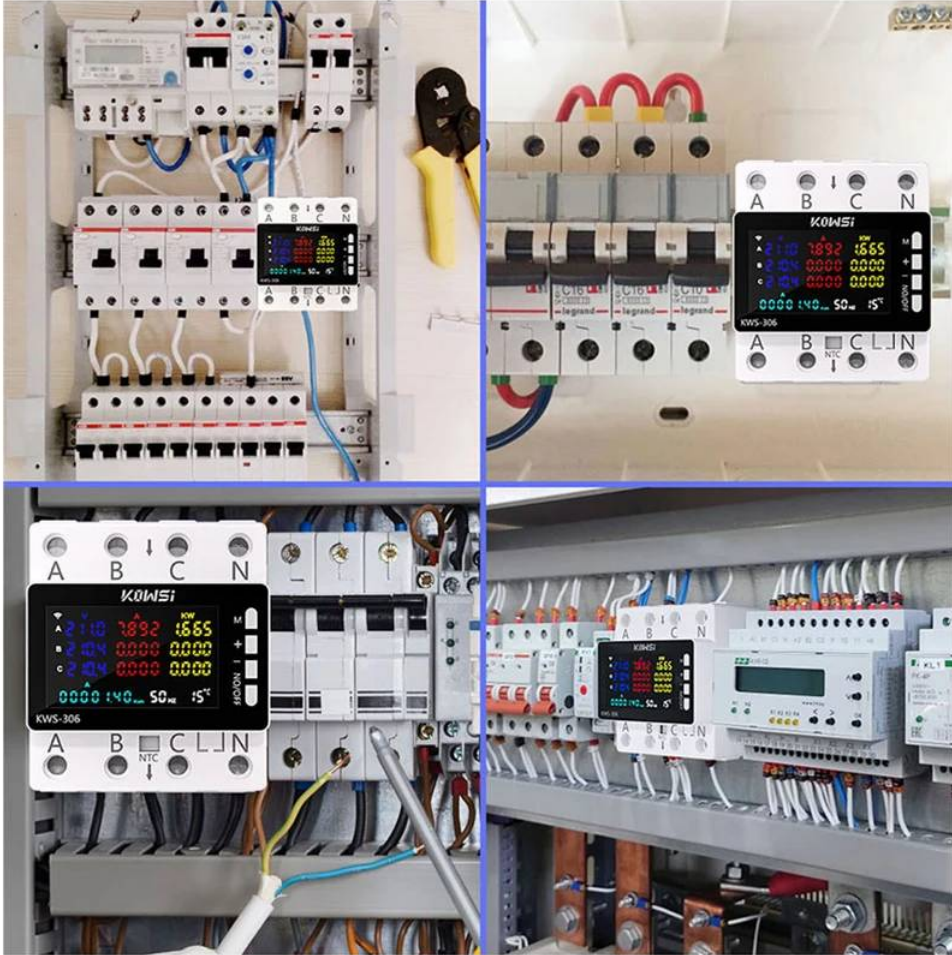

Family Home

Company

Hotel

High and low power
distribution cabinet

Factory assembly line

Installation Show Drawing

Product Size

Panel size: L74mm x W45.5mm Rail mounting size: 35mm

Display size: 55mmx34mm

Faceplate function introduction

1: A, B, C, three-phase voltage

3: A, B, C, three-phase active power

2: A, B, C, three-phase current

4: A, B, C, three-phase power factor

5: The - key allows you to view (A, B, C, phase power) individually.