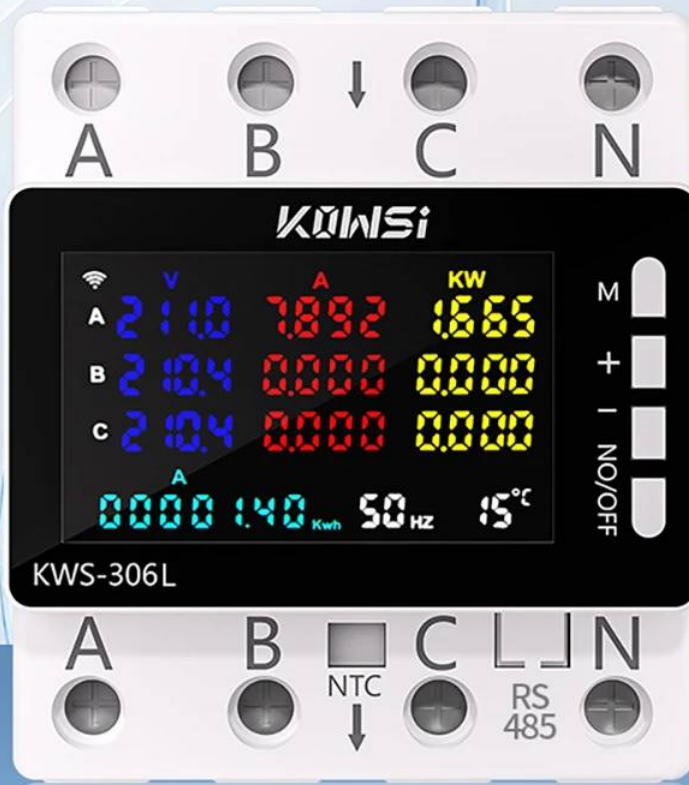

KWS-306L

- Timer Off
- Over temperature protection
- Power failure memory
- Over-voltage protection
- Undervoltage protection
- Over-current protection
- Over power protection
- Voltage unbalance protection
- Current unbalance protection

With RS485 communication connection

RS485 can be connected to multiple meters via computer

Three-phase four-wire rail meter