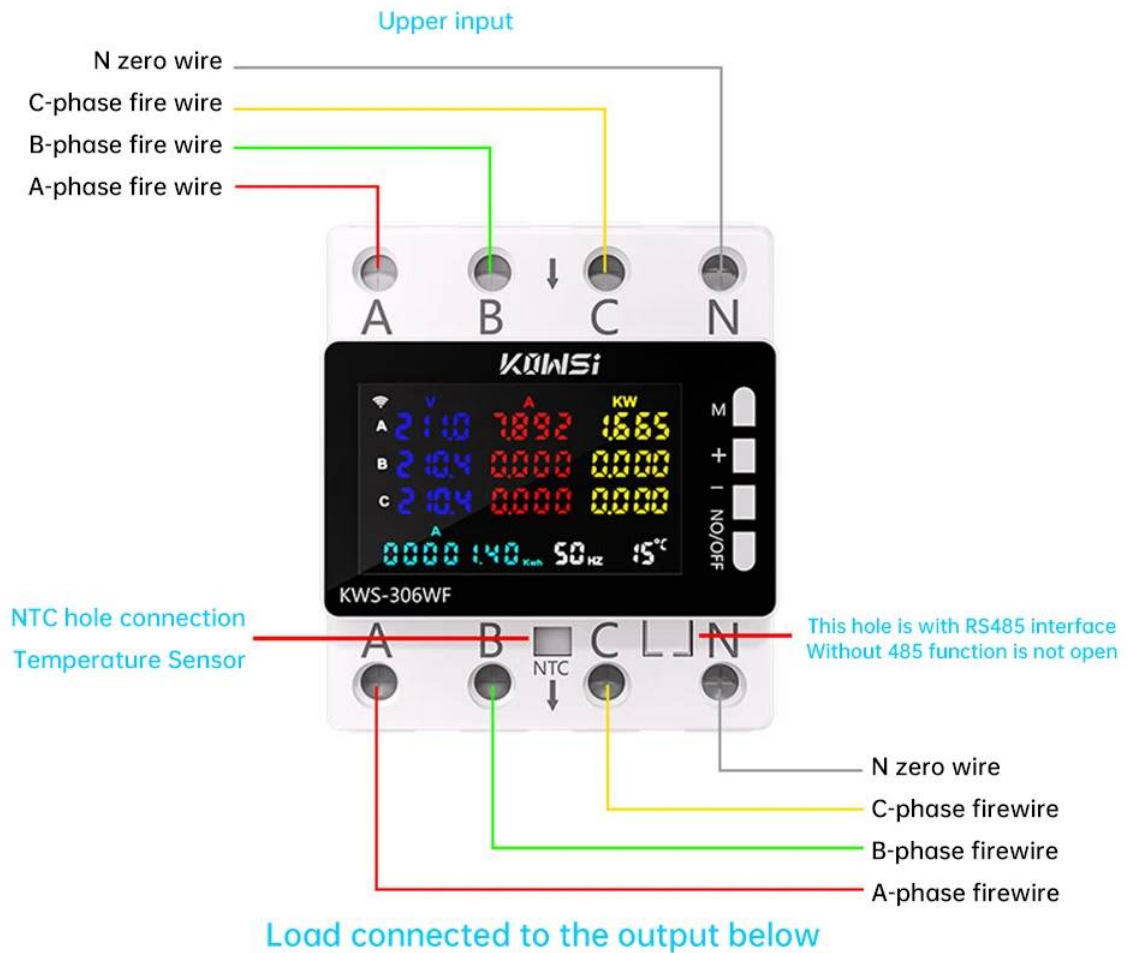

KWS-306 Power Meter 3 Phase 4 Wire Multi-function Energy Meter AC 85-290V Energy Power Voltmeter Voltage Amps Watt Kwh Meter Description: 1. High-definition color screen interface design: the use of large LCD color VA display, bringing a different color visual experience 2. Standard rail slot mounting design: 35mm standard rail mounting, no screws, snap fastening, convenient and easy to install. 3. 6 power failure protection functions: over-temperature protection, over/under voltage protection, over-current protection, over-power protection, voltage imbalance protection, current imbalance protection. 4. One cell phone controls multiple devices at the same time: supports one cell phone to control multiple devices, and also supports multiple cell phones to control one device. 5. Applicable to different scenes: rental housing, family home, companies, hotels, high and low power distribution cabinets, factory assembly lines, warehouses and other fields. Parameter: Voltage range: AC 85-290V Current range: 0-80A Power range: 0-23KW Timing range: 0-999 hours (WIFI version APP: 365 days) Temperature range: -20~150°C Frequency range: 50-60HZ Power factor: 0.00-1.00PF Product size: 86.5*74*65mm Display size: 55*34mm Rail mounting size: 35mm Package include: Multi-function meter *1 Instruction manual*1 NTC sensing wire*1

Display size: 55mmx34mm

Faceplate function introduction

1: A, B, C, three-phase voltage

3: A, B, C, three-phase active power

2: A, B, C, three-phase current

4: A, B, C, three-phase power factor

5: The - key allows you to view (A, B, C, phase power) individually.

6: Individually viewable (Timing, Total Active Power, Total Active Energy) via the - button

7: Frequency 8: Sensor temperature

9: Operation buttons 10: WIFI labelling (WIFI version development only)

Three-phase four-wire wiring method