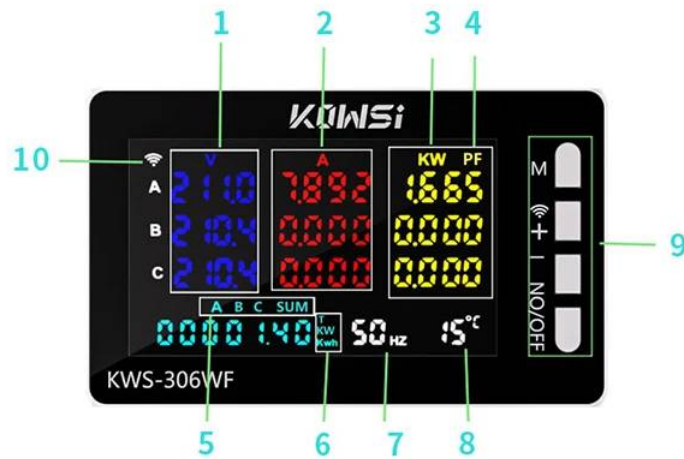

Family Home

Company

Hotel

High and low power
distribution cabinet

Factory assembly line

Installation Show Drawing

Product Size

Panel size: L74mm x W45.5mm Rail mounting size: 35mm

Display size: 55mmx34mm

Faceplate function introduction

1: A, B, C, three-phase voltage

3: A, B, C, three-phase active power

2: A, B, C, three-phase current

4: A, B, C, three-phase power factor

5: The - key allows you to view (A, B, C, phase power) individually.