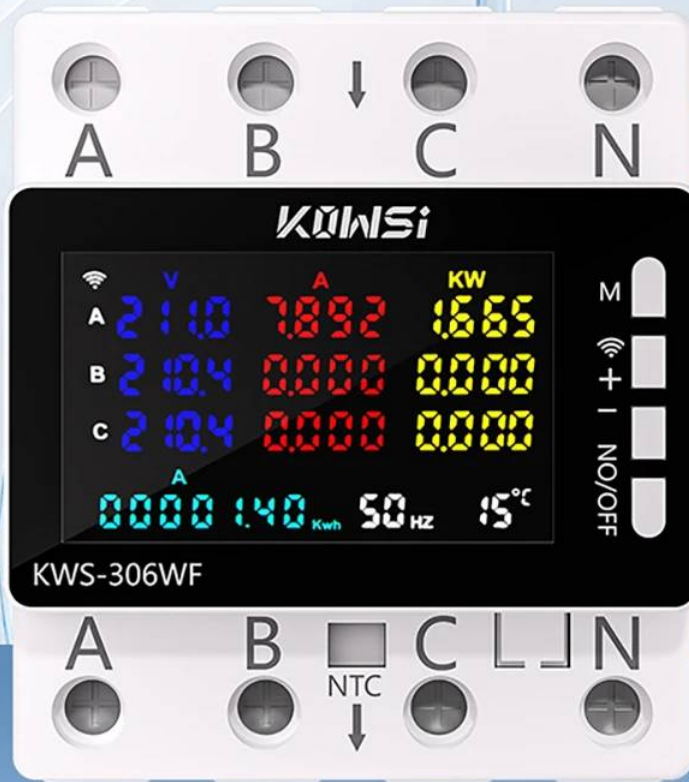

KWS-306WF

- Timer Off
- Over temperature protection
- Power failure memory
- Over-voltage protection
- Undervoltage protection
- Over-current protection
- Over power protection
- Voltage unbalance protection
- Current unbalance protection

WiFi

works with Tuya
已接入涂鸦

Mobile phone APP network remote control telemetry unlimited distance

Three-phase four-wire rail meter