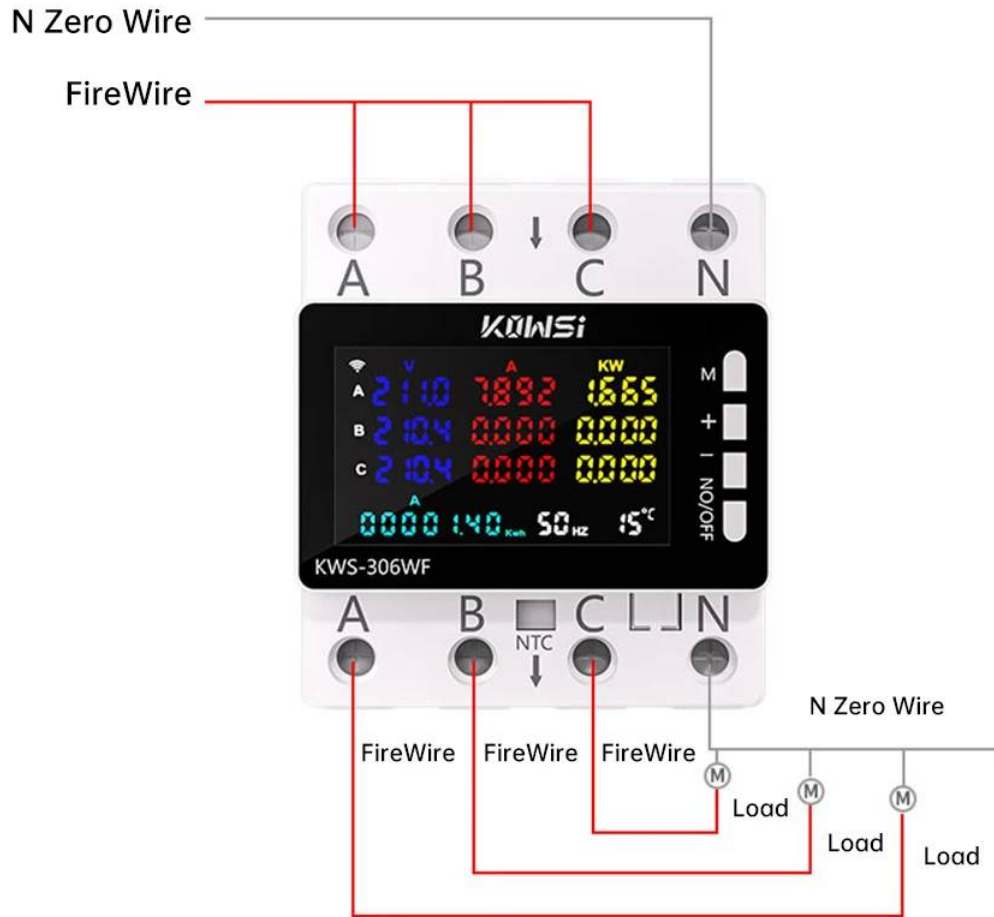

Display size: 55mmx34mm

Faceplate function introduction

1: A, B, C, three-phase voltage

3: A, B, C, three-phase active power

2: A, B, C, three-phase current

4: A, B, C, three-phase power factor

5: The - key allows you to view (A, B, C, phase power) individually.

6: Individually viewable (Timing, Total Active Power, Total Active Energy) via the - button

7: Frequency 8: Sensor temperature

9: Operation buttons 10: WIFI labelling (WIFI version development only)

Three-phase four-wire wiring method

Single-phase wiring method

Single-phase wiring multi-method

KWS-306

- Timer Off
- Over temperature protection
- Power failure memory
- Over-voltage protection
- Undervoltage protection
- Over-current protection
- Over power protection
- Voltage unbalance protection
- Current unbalance protection