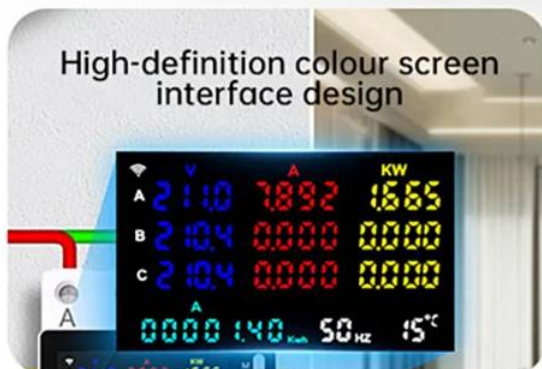

High-definition colour screen
interface design